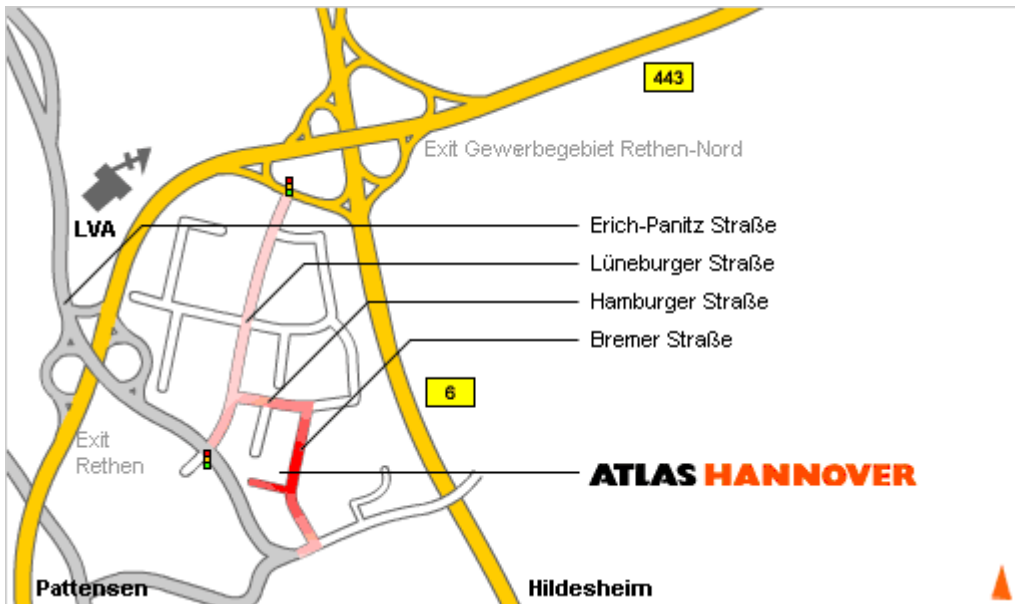

Route description

Map 1

Map 2

A2 from direction Dortmund or Berlin:

- Exit 48/57 on the A7 (E45) direction Kassel
- continue with map 2

A7 from direction Flensburg or Kassel:

- Exit 59 on the B443 direction Laatzten
- continue with map 3

Map 3

B443 from A7:

- Exit Gewerbegebiet Rethen-Nord on the B6
- Pass the bridge and turn next right
- At first traffic light turn left in the industrial park - Lüneburger Str. (Porta/ADAC)
- Turn third left in the Hamburger Str. (Hertz - car rental)
- Turn second right in the Bremer Str.

From direction Pattensen:

- B443 until exit Laatzten/ Rethen
- Turn right in the Erich-Panitz Str.
- At first traffic light turn left in the industrial park - Lüneburger Str. (Porta/ADAC)
- Turn third left in the Hamburger Str. (Hertz - car rental)
- Turn second right in the Bremer Str.

From direction Hildesheim on the B6:

- B6 exit Gewerbegebiet Rethen-Nord
- Turn left on the B443
- Turn next right on the B6 direction Hildesheim
- Pass the bridge and turn next right
- At first traffic light turn left in the industrial park - Lüneburger Str. (Porta/ ADAC)
- Turn third left in the Hamburger Str.
(Hertz - car rental)
- Turn second right in the Bremer Str.