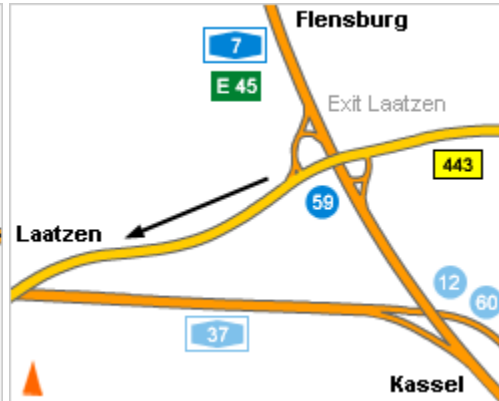

Route description

Map 1

Map 2

A2 from direction Dortmund or Berlin:

- Exit 48/57 on the A7 (E45) direction Kassel
- continue with map 2

A7 from direction Flensburg or Kassel:

- Exit 59 on the B443 direction Laatzten
- continue with map 3

Map 3

B443 from A7:

- Exit Gewerbegebiet Rethen-Nord on the B6
- Pass the bridge and turn next right
- At first traffic light turn left in the industrial park - Lüneburger Str. (Porta/ADAC)
- Turn third left in the Hamburger Str. (Hertz - car rental)
- Turn second right in the Bremer Str.

From direction Pattensen:

- B443 until exit Laatzten/ Rethen
- Turn right in the Erich-Panitz Str.
- At first traffic light turn left in the industrial park - Lüneburger Str. (Porta/ADAC)
- Turn third left in the Hamburger Str. (Hertz - car rental)
- Turn second right in the Bremer Str.

From direction Hildesheim on the B6:

- B6 exit Gewerbegebiet Rethen-Nord
- Turn left on the B443
- Turn next right on the B6 direction Hildesheim
- Pass the bridge and turn next right
- At first traffic light turn left in the industrial park - Lüneburger Str. (Porta/ ADAC)
- Turn third left in the Hamburger Str.
(Hertz - car rental)
- Turn second right in the Bremer Str.