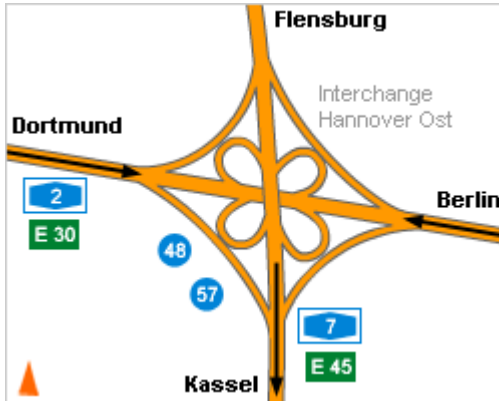

Route description

Map 1

Map 2

A2 from direction Dortmund or Berlin:

- Exit 48/57 on the A7 (E45) direction Kassel
- continue with map 2

A7 from direction Flensburg or Kassel:

- Exit 59 on the B443 direction Laatzten
- continue with map 3

Map 3

B443 from A7:

- Exit Gewerbegebiet Rethen-Nord on the B6
- Pass the bridge and turn next right
- At first traffic light turn left in the industrial park - Lüneburger Str. (Porta/ADAC)
- Turn third left in the Hamburger Str. (Hertz - car rental)
- Turn second right in the Bremer Str.

Or:

- B443 until exit Gewerbegebiet Rethen-Nord
- At first traffic light turn right in the industrial park - Lüneburger Str. (Porta/ADAC)
- Turn third left in the Hamburger Str.
(Hertz - car rental)
- Turn second right in the Bremer Str.

From direction Hildesheim on the B6:

- B6 exit Gewerbegebiet Rethen-Nord
- Turn left on the B443
- Turn next right on the B6 direction Hildesheim
- Pass the bridge and turn next right
- At first traffic light turn left in the industrial park - Lüneburger Str. (Porta/ ADAC)
- Turn third left in the Hamburger Str.
(Hertz - car rental)
- Turn second right in the Bremer Str.